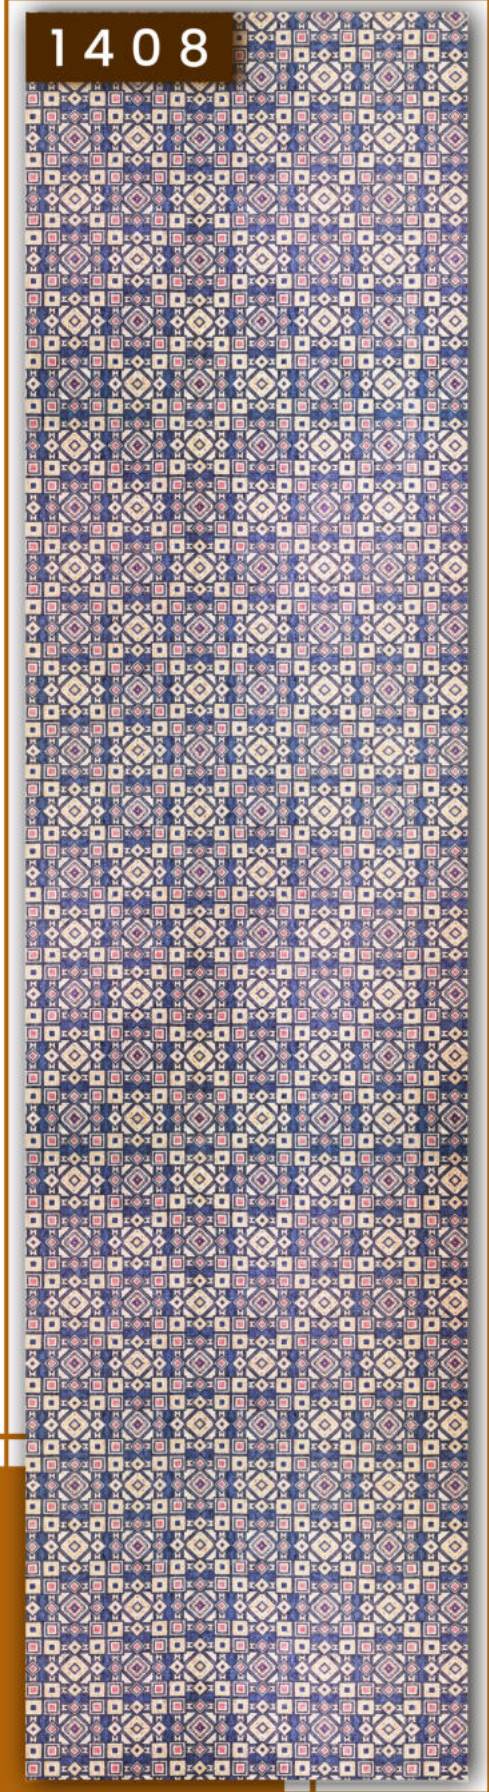

Decorative Cork sheet

Tech By
PORTUGLE

Decorative Cork Sheet

1401

1402

Base : HIPS
Size : 8' x 2'
Thickness : 1.25 mm

SHEET

Decorative Cork Sheet

1403

1404

Base : HIPS
Size : 8' x 2'
Thickness : 1.25 mm

SHEET

Decorative Cork Sheet

1405

1406

Base : HIPS
Size : 8' x 2'
Thickness : 1.25 mm

SHEET

Decorative Cork Sheet

1407

1408

Base : HIPS
Size : 8' x 2'
Thickness : 1.25 mm

SHEET

1409