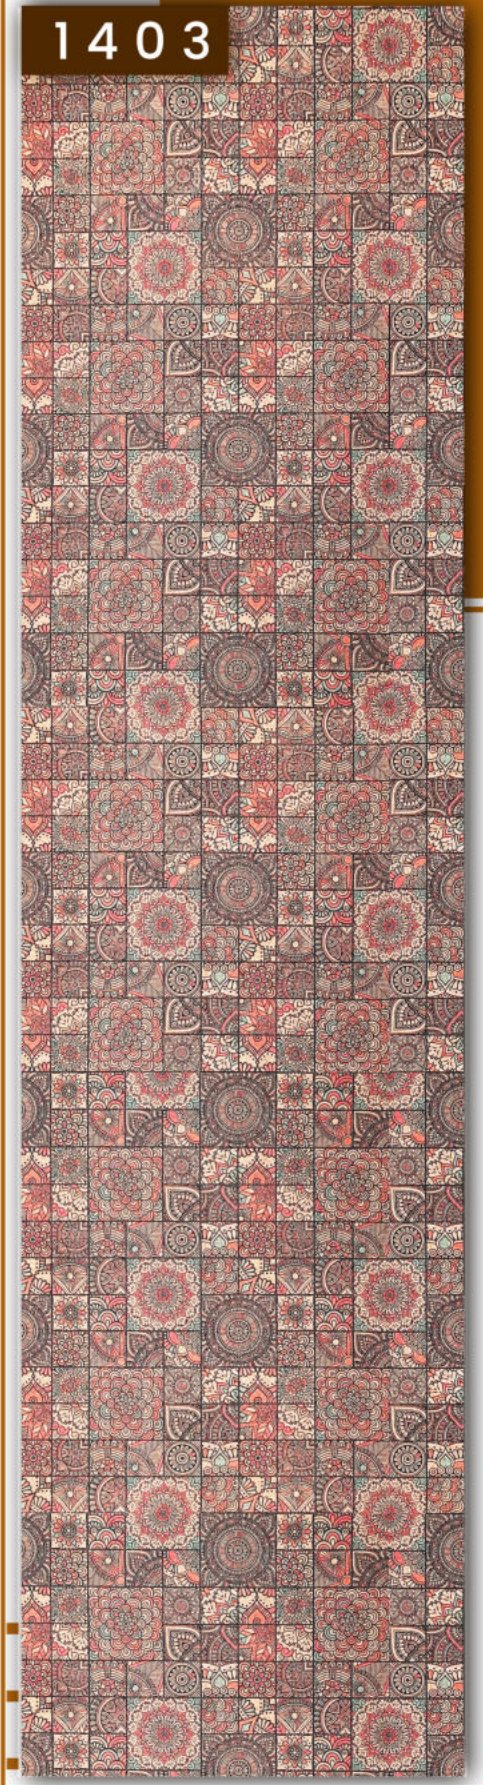

Decorative Cork sheet

Tech By
PORTUGLE

Decorative Cork Sheet

1401

1402

Base : HIPS
Size : 8' x 2'
Thickness : 1.25 mm

SHEET

Decorative Cork Sheet

1403

1404

Base : HIPS
Size : 8' x 2'
Thickness : 1.25 mm

SHEET

Decorative Cork Sheet

1405

1406

Base : HIPS
Size : 8' x 2'
Thickness : 1.25 mm

SHEET

Decorative Cork Sheet

1407

1408

Base : HIPS
Size : 8' x 2'
Thickness : 1.25 mm

SHEET

1409